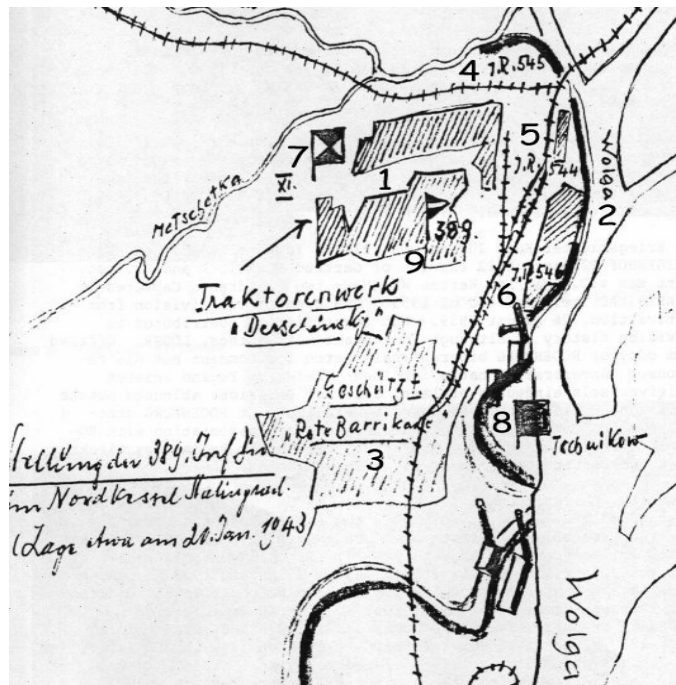

## 546. Infanterie Regiment

Tim Frisbee

Part of 6<sup>th</sup> Army during the Stalingrad battle, the 546 was organized like most German Grenadier Regiments of the time and survived with distinction during the battle. Commanding the 546 at the outset of the Stalingrad operation was Major Hans Ritter von Schmidt who would receive the Iron Heart for actions at Stalingrad. By the surrender of German forces at Stalingrad, Obersleutant Wilhelm Hartenstein was leading the 546 Infanterie Regiment.

They were given several different goals during the Stalingrad operation. The first was to establish a foothold across the Don and Volga rivers and later on another main goal was capture large parts of the industrial sector of Stalingrad. During the battle of Stalingrad, the 546 would see over 50% wounded, missing and killed. After the encirclement of 6<sup>th</sup> Army at Stalingrad, a few survivors and those who were wounded or on leave managed to escape the encirclement and then later formed the 352 Infanterie Division that would fight at Normandy.

- 1) Tractor Factory
- 2) Volga River
- 3) Red Baricade Factory
- 4) Infanterie Regiment 545
- 5) Infanterie Regiment 544
- 6) Infanterie Regiment 546
- 7) XI. Army Corps headquarters. The Corps was under command of General Strecker.
- 8) Chuikov's headquarters (Red Army and defender of Stalingrad)
- 9) 389. Infanterie Division H.Q.